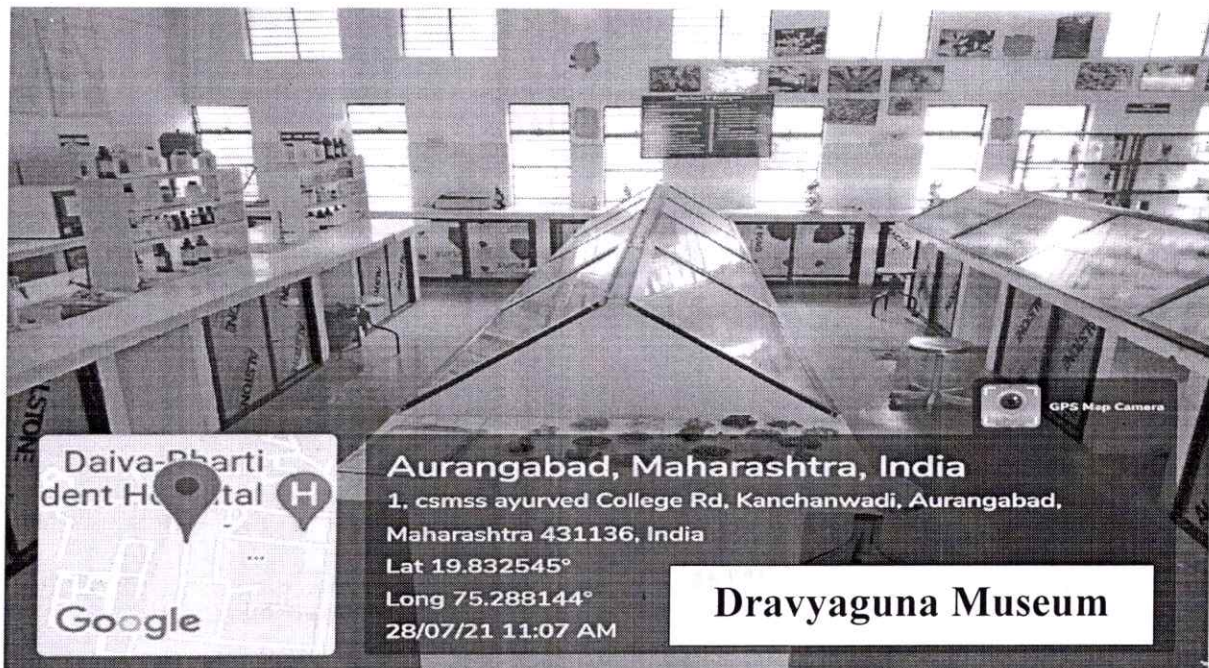

CSMSS
Ayurved Mahavidyalaya & Rughnalaya
Kanchanwadi, Aurangabad

Learning environment facilities with geo tagging

Prashant
Principal
C.S.M.S.S. Ayurved Mahavidyalaya,
Kanchanwadi, Aurangabad.

CSMSS
Ayurved Mahavidyalaya & Rughnalaya
Kanchanwadi, Aurangabad

Beshman
Principal
C.S.M.S.S. Ayurved Mahavidyalaya,
Kanchanwadi, Aurangabad.

CSMSS Ayurved Mahavidyalaya & Rugnalaya Kanchanwadi, Aurangabad

Reshma
Principal
C.S.M.S.S. Ayurved Mahavidyalaya,
Kanchanwadi, Aurangabad.

CSMSS Ayurved Mahavidyalaya & Rughnalaya Kanchanwadi, Aurangabad

Rashmi
Principal
C.S.M.S.S. Ayurved Mahavidyalaya,
Kanchanwadi, Aurangabad.

CSMSS

Ayurved Mahavidyalaya & Rughnalaya

Kanchanwadi, Aurangabad