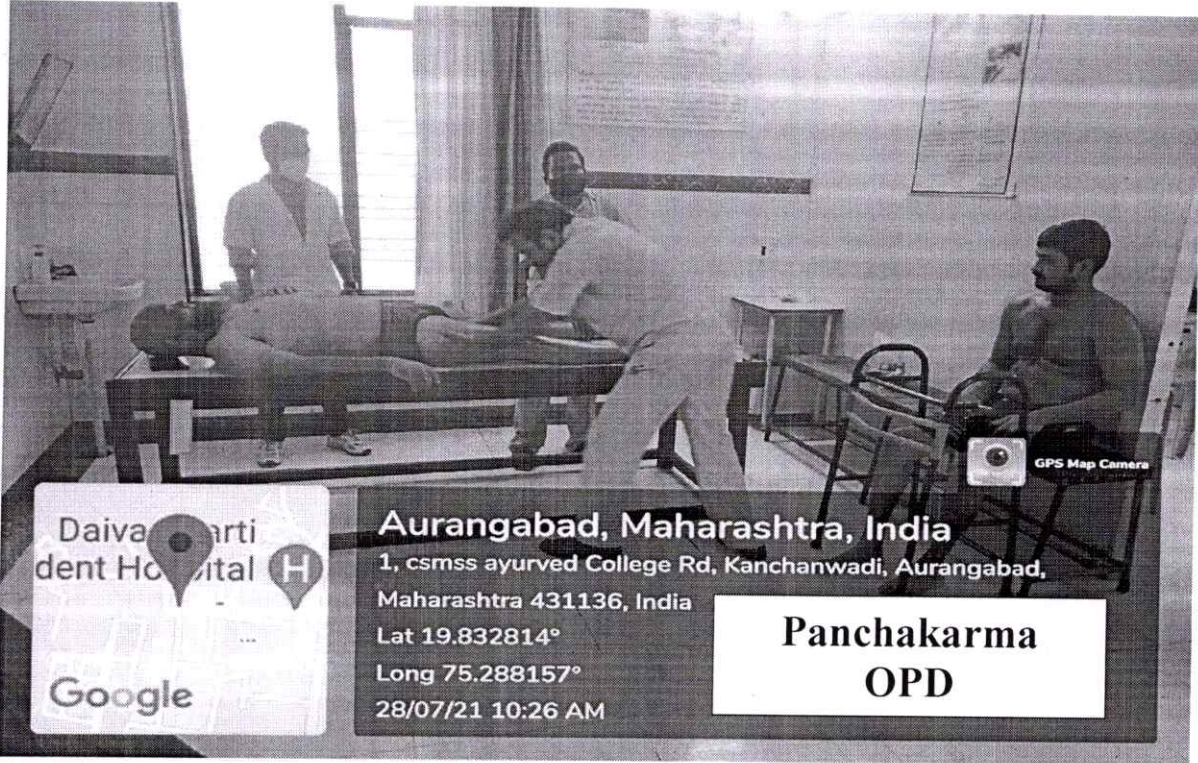

CSMSS Ayurved Mahavidyalaya & Rugnalaya Kanchanwadi, Aurangabad

Daiva
dent Hospital
Google

Aurangabad, Maharashtra, India
1, csmss ayurved College Rd, Kanchanwadi, Aurangabad,
Maharashtra 431136, India
Lat 19.832814°
Long 75.288157°
28/07/21 10:26 AM

**Panchakarma
OPD**