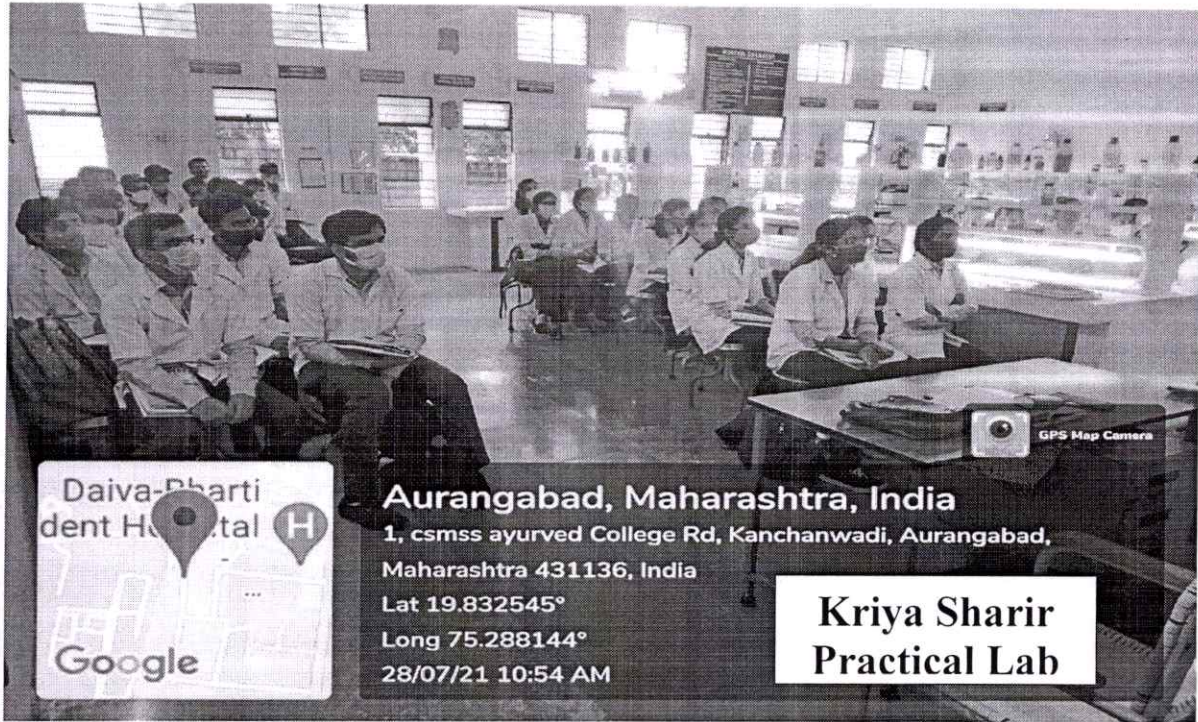

CSMSS Ayurved Mahavidyalaya & Rughnalaya Kanchanwadi, Aurangabad

Reshmi
Principal
C.S.M.S.S. Ayurved Mahavidyalaya,
Kanchanwadi, Aurangabad.