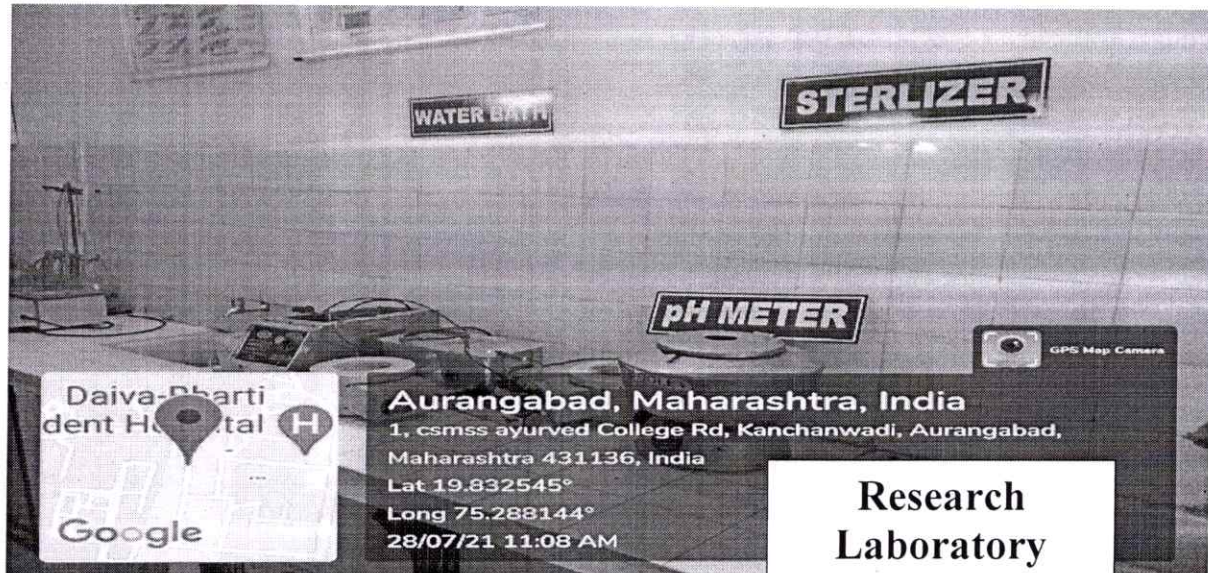

CSMSS Ayurved Mahavidyalaya & Rugnalaya Kanchanwadi, Aurangabad

Reshma
Principal
C.S.M.S.S. Ayurved Mahavidyalaya,
Kanchanwadi, Aurangabad.