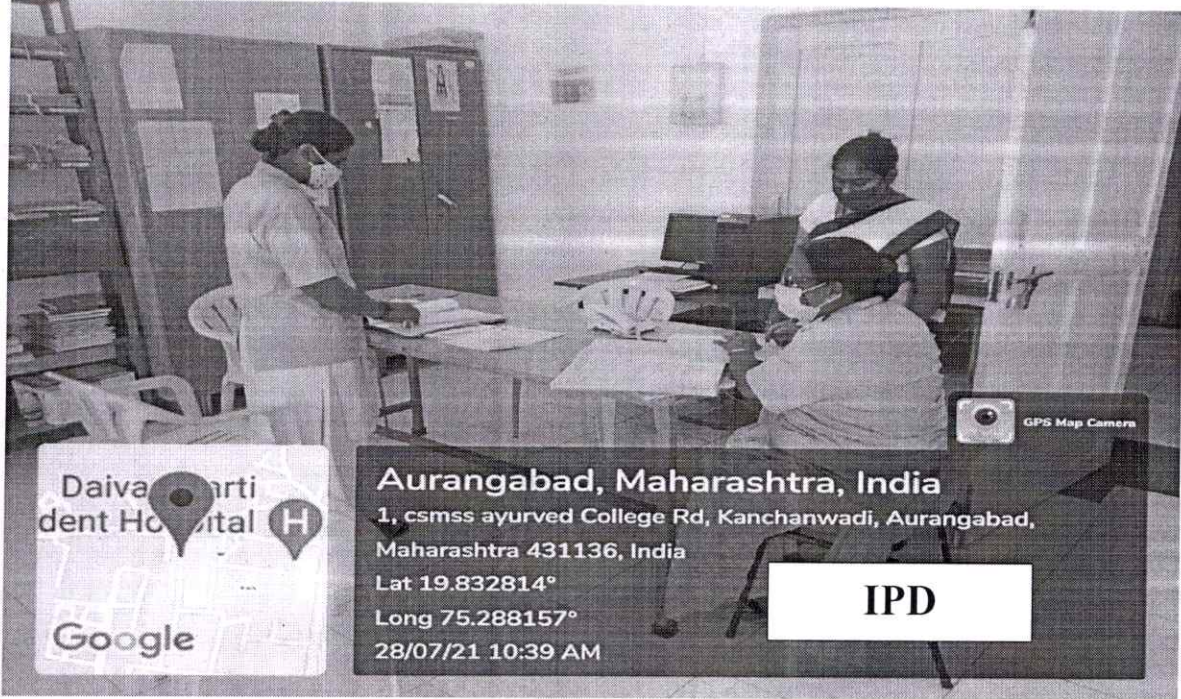

CSMSS Ayurved Mahavidyalaya & Rugnalaya Kanchanwadi, Aurangabad

Redman
Principal
C.S.M.S.S. Ayurved Mahavidyalaya,
Kanchanwadi, Aurangabad.