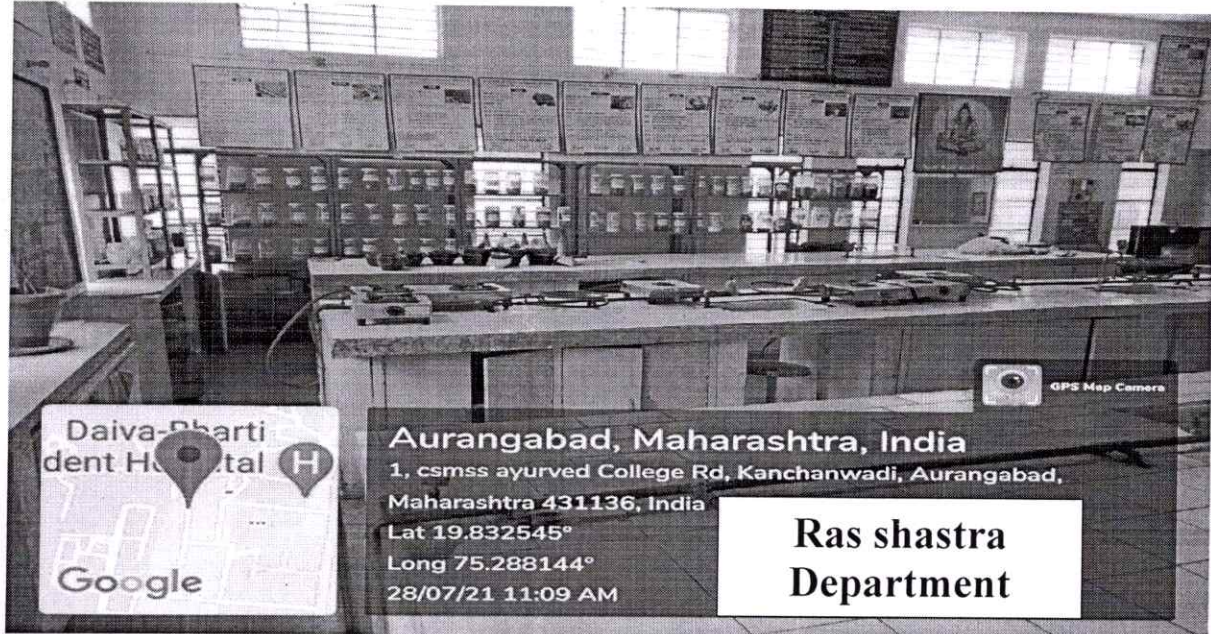

CSMSS Ayurved Mahavidyalaya & Rugnalaya Kanchanwadi, Aurangabad

Reshma
Principal
C.S.M.S.S. Ayurved Mahavidyalaya,
Kanchanwadi, Aurangabad.