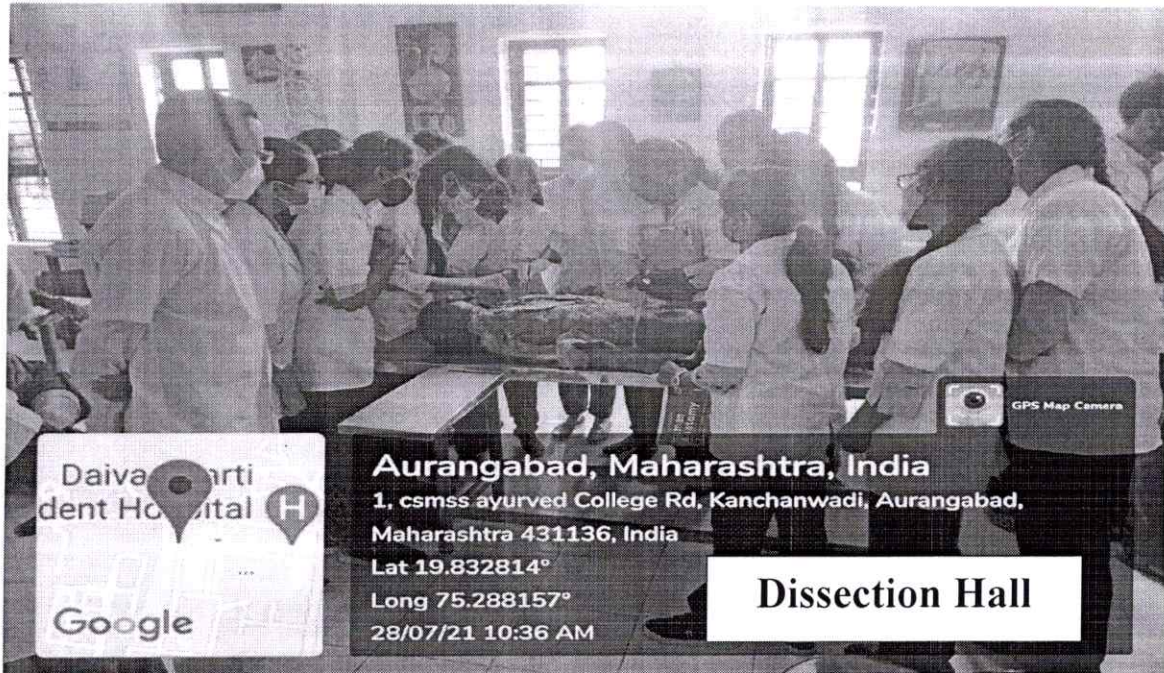

CSMSS Ayurved Mahavidyalaya & Rugnalaya Kanchanwadi, Aurangabad

Redman
Principal
C.S.M.S.S. Ayurved Mahavidyalaya,
Kanchanwadi, Aurangabad.