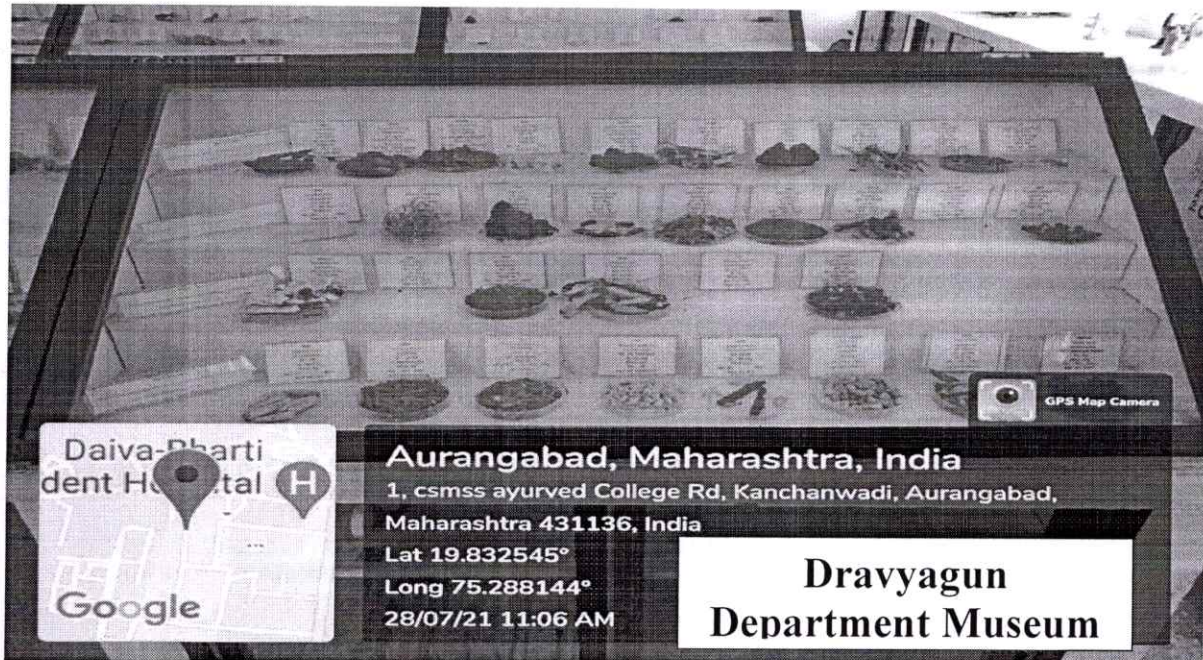

CSMSS Ayurved Mahavidyalaya & Rughnalaya Kanchanwadi, Aurangabad

Rashmi
Principal
C.S.M.S.S. Ayurved Mahavidyalaya,
Kanchanwadi, Aurangabad.

CSMSS

Ayurved Mahavidyalaya & Rughnalaya

Kanchanwadi, Aurangabad