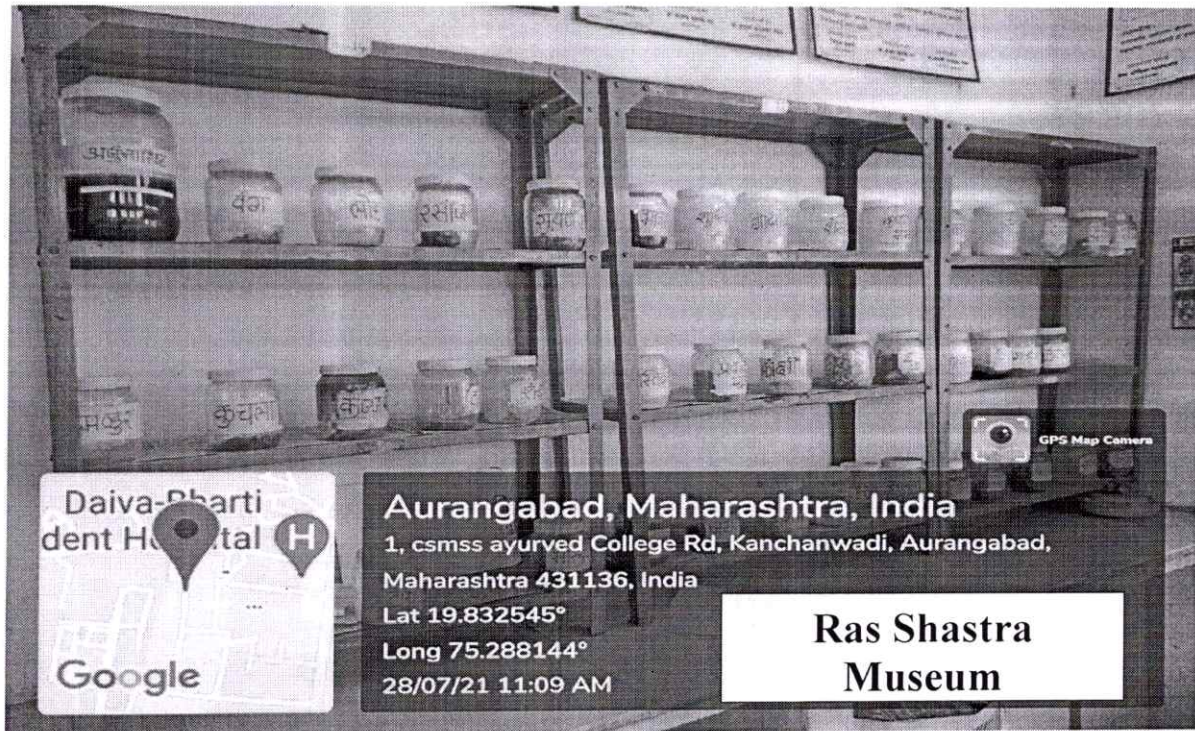

CSMSS
Ayurved Mahavidyalaya & Rughnalaya
Kanchanwadi, Aurangabad

Learning environment facilities with geo tagging

Prashant
Principal
C.S.M.S.S. Ayurved Mahavidyalaya,
Kanchanwadi, Aurangabad.

CSMSS
Ayurved Mahavidyalaya & Rughnalaya
Kanchanwadi, Aurangabad