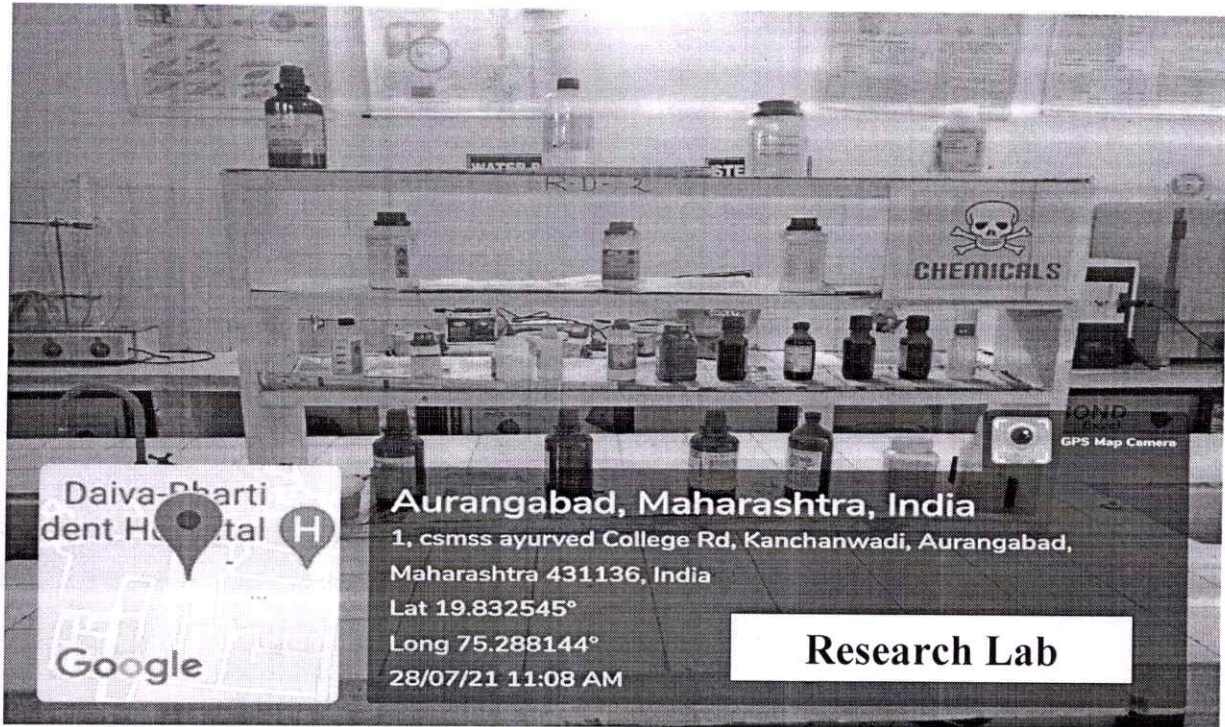

CSMSS Ayurved Mahavidyalaya & Rughnalaya Kanchanwadi, Aurangabad

Rashmi
Principal
C.S.M.S.S. Ayurved Mahavidyalaya,
Kanchanwadi, Aurangabad.