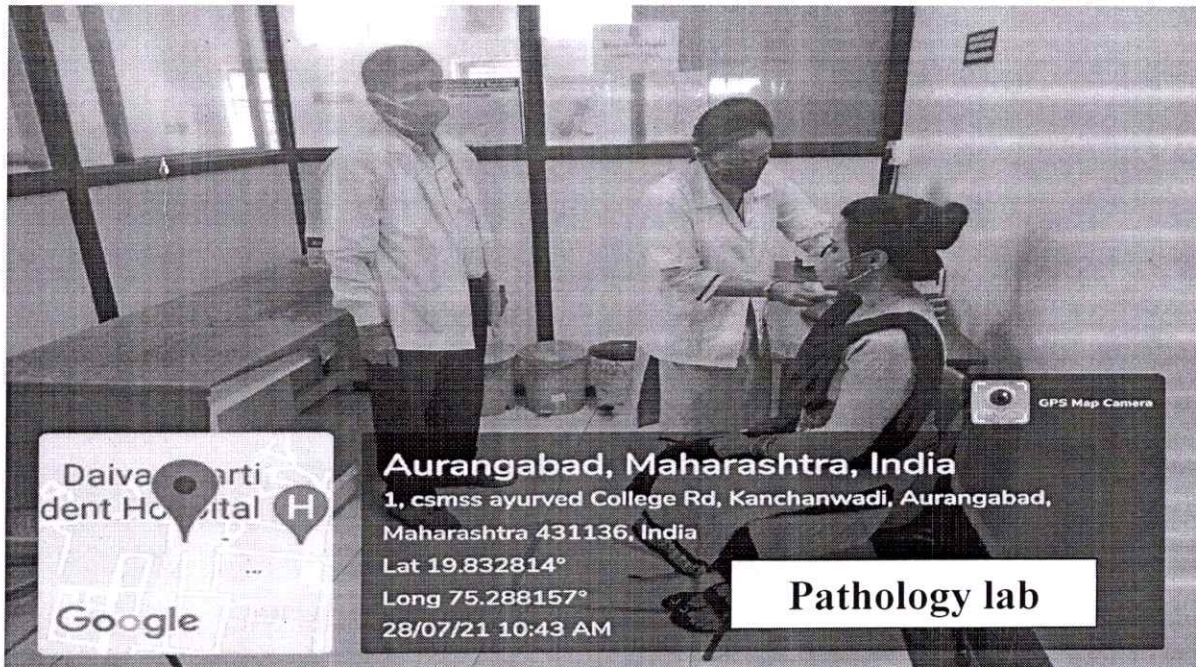

CSMSS Ayurved Mahavidyalaya & Rughnalaya Kanchanwadi, Aurangabad

Reshmi
Principal
C.S.M.S.S. Ayurved Mahavidyalaya,
Kanchanwadi, Aurangabad.